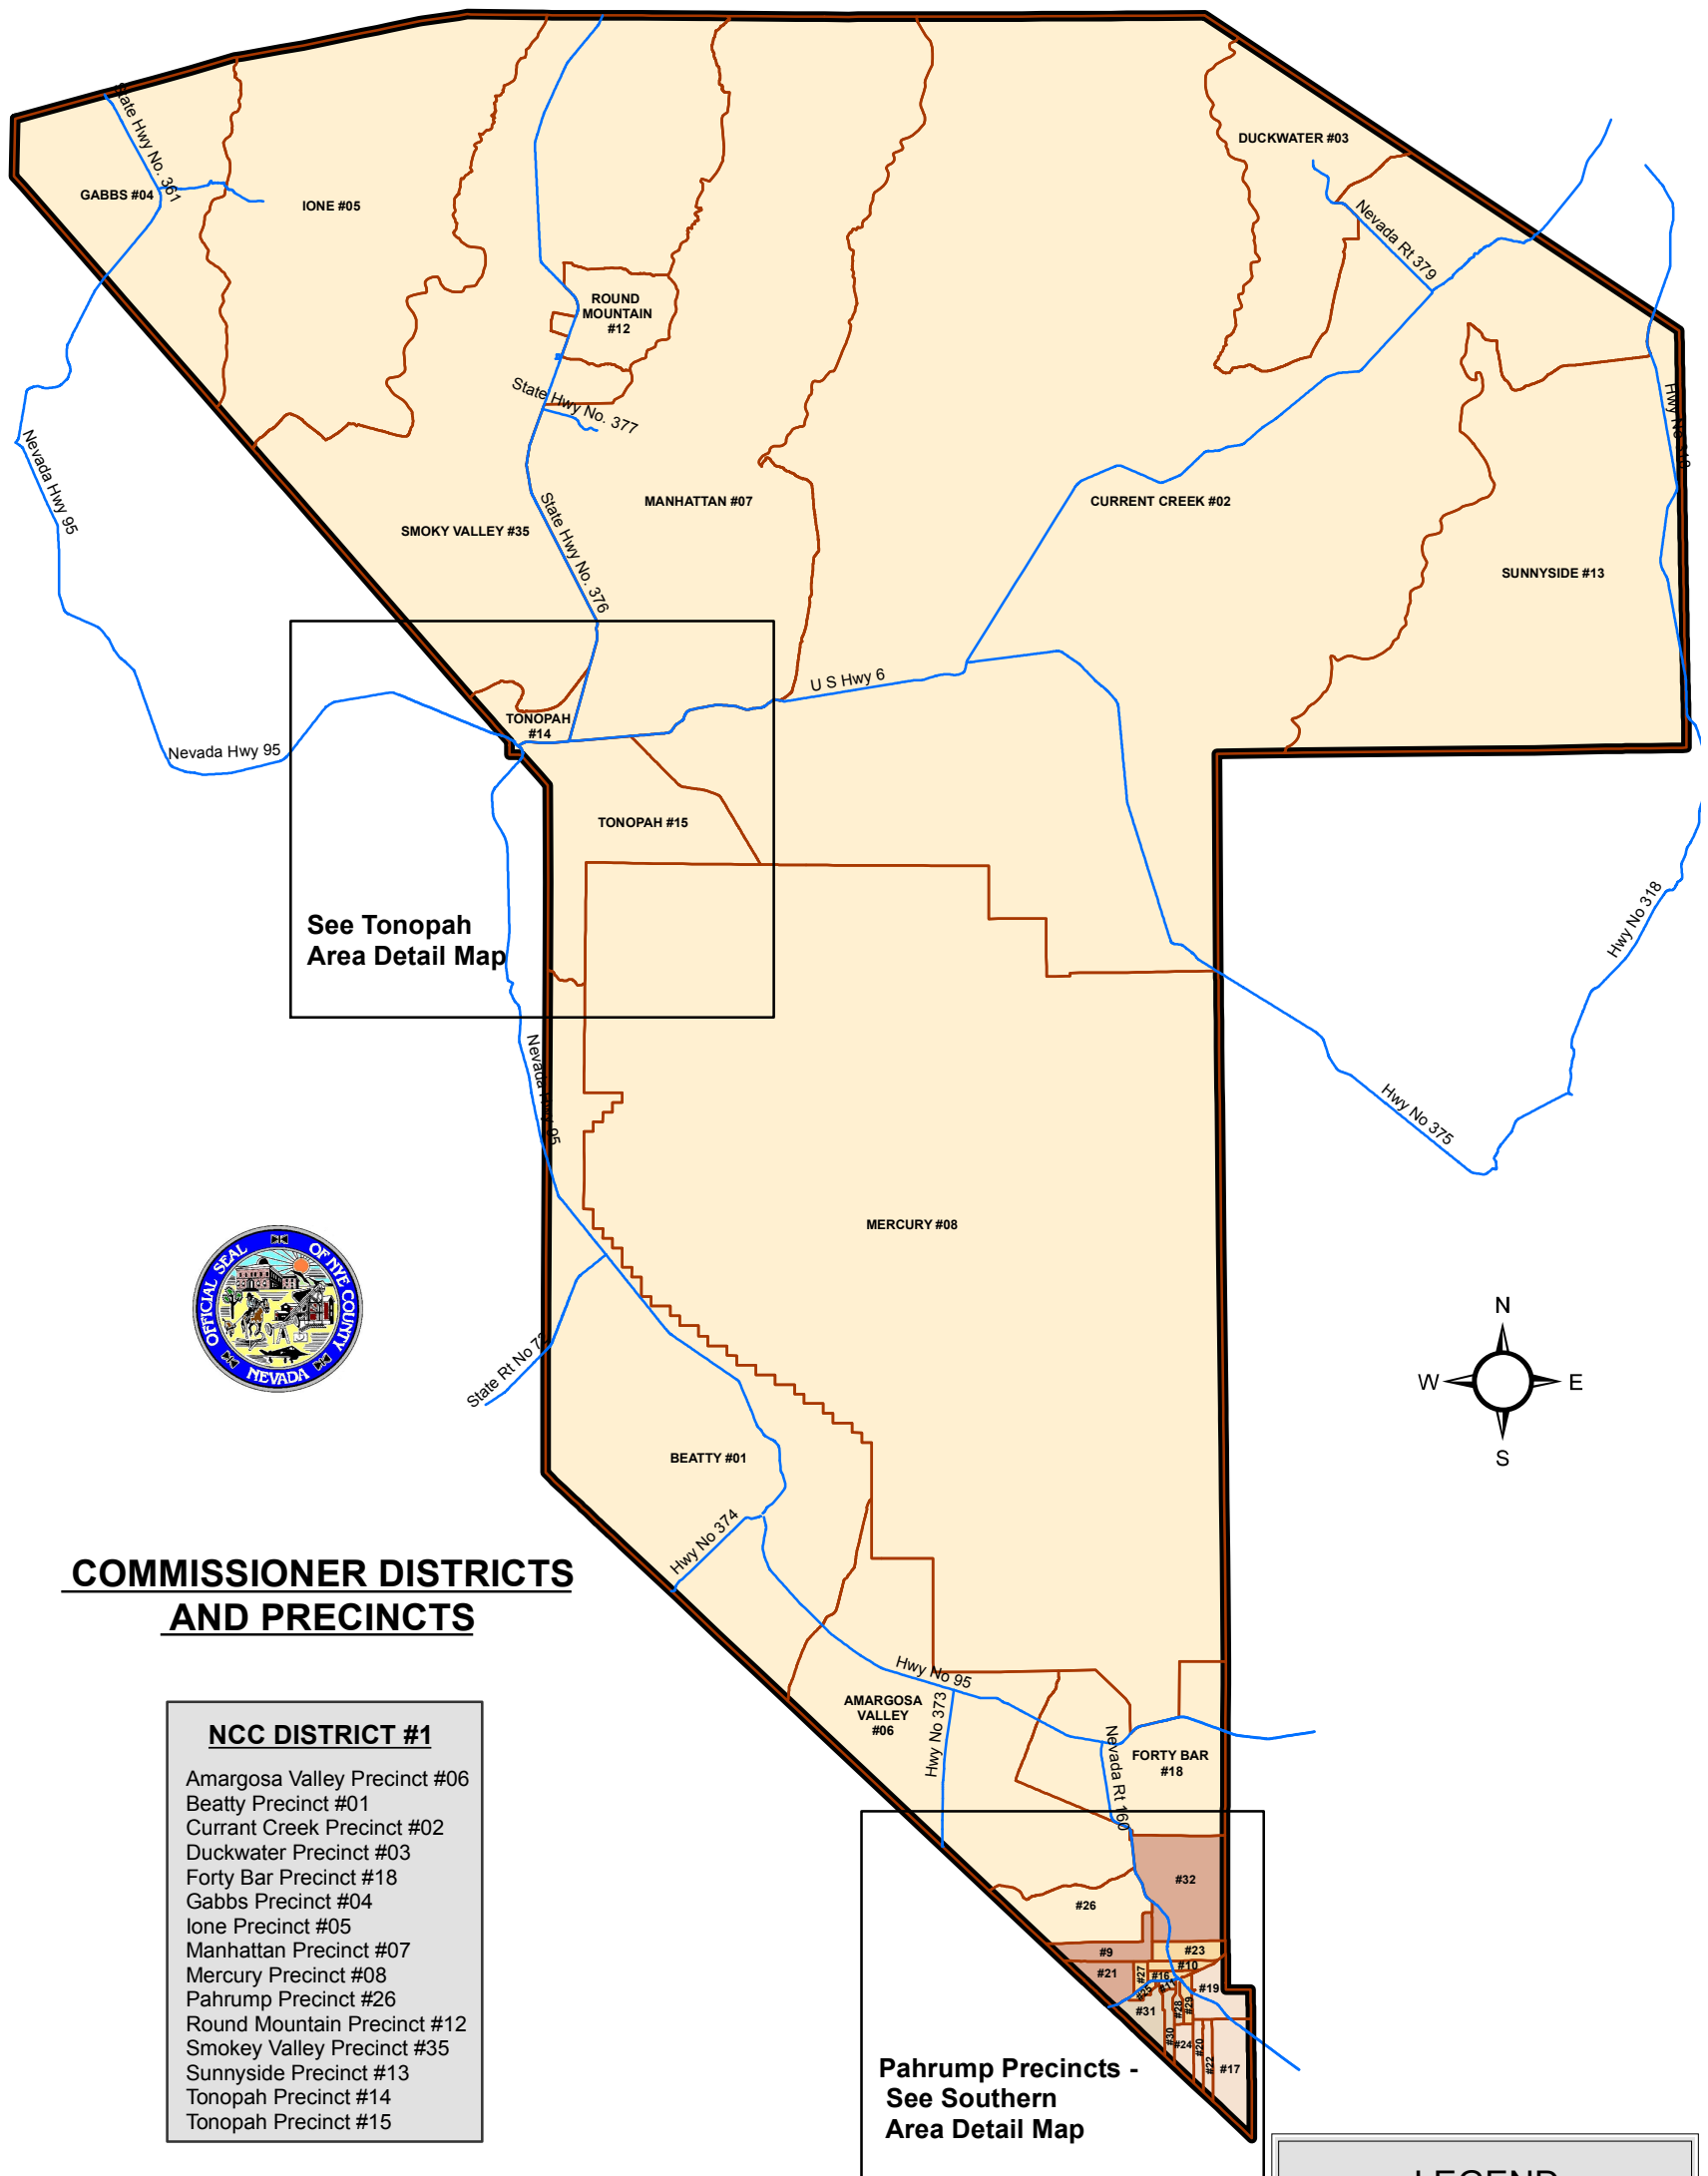

NYE COUNTY BOARD OF COUNTY COMMISSIONER'S DISTRICTS

COMMISSIONER DISTRICTS AND PRECINCTS

NCC DISTRICT #1

- Amargosa Valley Precinct #06
- Beatty Precinct #01
- Current Creek Precinct #02
- Duckwater Precinct #03
- Forty Bar Precinct #18
- Gabbs Precinct #04
- Ione Precinct #05
- Manhattan Precinct #07
- Mercury Precinct #08
- Pahrump Precinct #26
- Round Mountain Precinct #12
- Smokey Valley Precinct #35
- Sunnyside Precinct #13
- Tonopah Precinct #14
- Tonopah Precinct #15

NCC DISTRICT #2

- Pahrump Precinct #09
- Pahrump Precinct #21
- Pahrump Precinct #32

NCC DISTRICT #4

- Pahrump Precinct #11
- Pahrump Precinct #28
- Pahrump Precinct #30
- Pahrump Precinct #31

NCC DISTRICT #3

- Pahrump Precinct #10
- Pahrump Precinct #16
- Pahrump Precinct #23
- Pahrump Precinct #25
- Pahrump Precinct #27
- Pahrump Precinct #29

NCC DISTRICT #5

- Pahrump Precinct #17
- Pahrump Precinct #19
- Pahrump Precinct #20
- Pahrump Precinct #22
- Pahrump Precinct #24

This map is for illustrative purposes only.
 No liability is assumed by Nye County for
 the accuracy of the information appearing hereon.